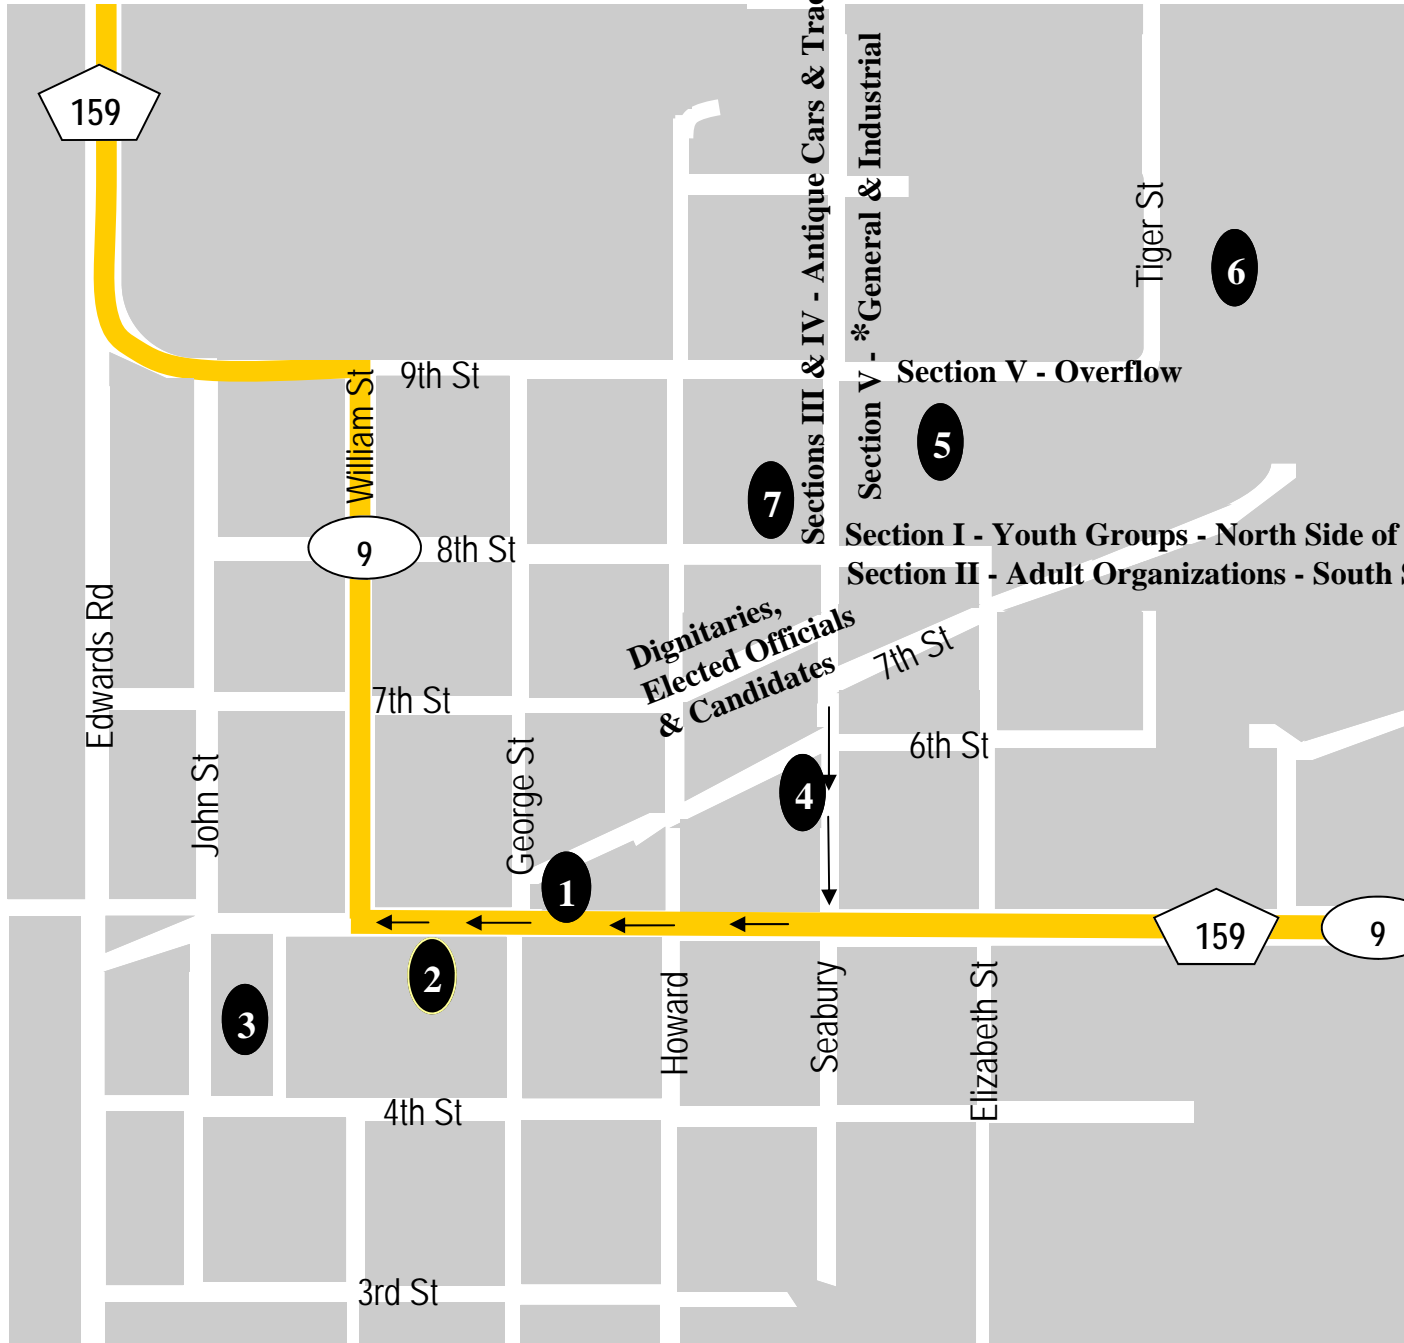

EFFINGHAM, KS

Parade Information

- ① Extension Office/Parade Announcer Location
- ② Blue Building/Fair Grounds
- ③ Fair Barns/Food Auction
- ④ Effingham Union Church
- ⑤ ACCES - Elementary School
- ⑥ ACCJSH - Junior/Senior High School
- ⑦ Parade Resource Center

***Section V entries to be judged should line up by the Elementary School.**